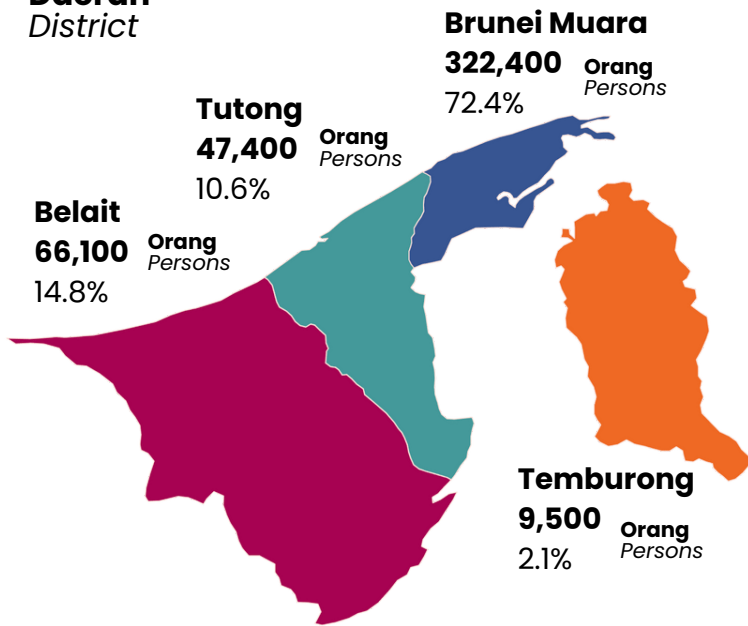

Anggaran Penduduk Population Estimates

445,400 Orang
Persons

Jantina Sex

Lelaki
Male

235,000 Orang
Persons
(52.8%)

Perempuan
Female

210,400 Orang
Persons
(47.2%)

Daerah District

Bangsa Race

Melayu
Malays
327,300
(73.5%)

Cina
Chinese
42,300
(9.5%)

Lain-Lain
Others
75,800
(17.0%)

Taraf Penduduk Residential Status

338,300
76.0%

Rakyat Brunei
Brunei Citizens

25,800
5.8%

Penduduk Tetap
Permanent Residents

81,300
18.3%

Penduduk Sementara
Temporary Residents

Kumpulan Umur Age Group

00-14 **91,500**
20.5%

15-64 **325,200**
73.0%

>64 **28,700**
6.4%