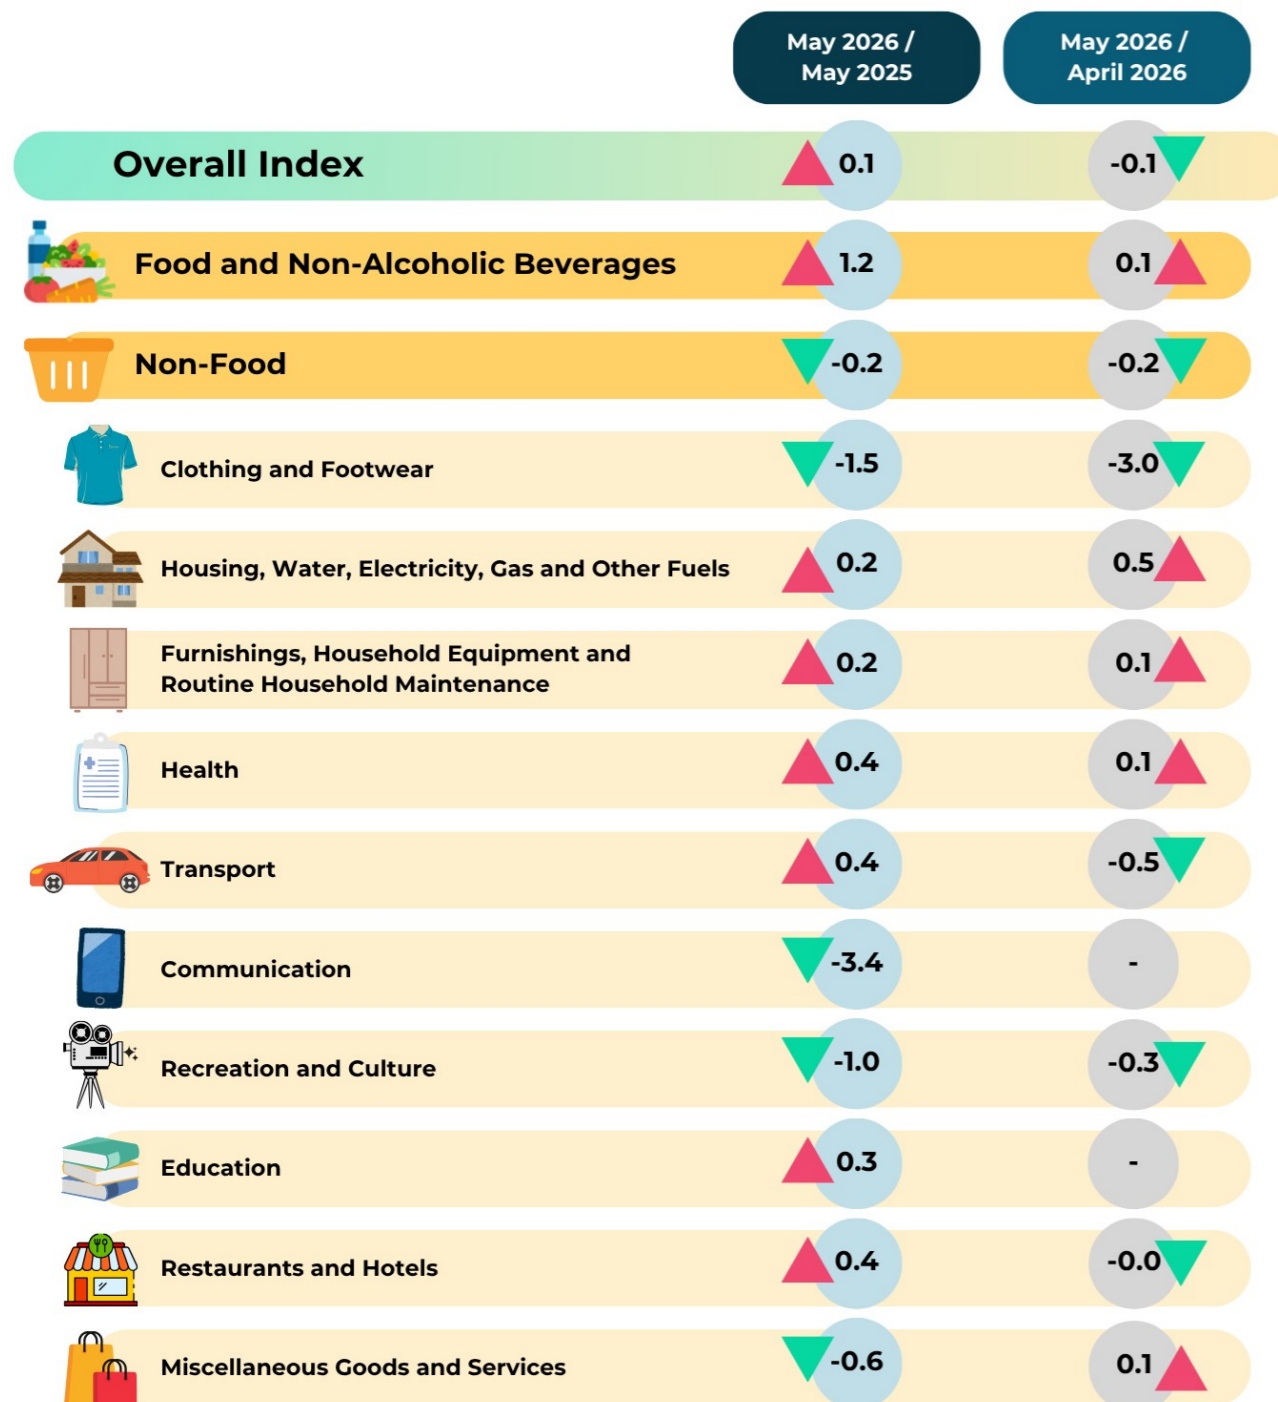

CONSUMER PRICE INDEX (CPI)

May 2026

CPI measures the changes in prices of a fixed basket of goods and services purchased by the majority of households in Brunei Darussalam

Note: " - " means nil