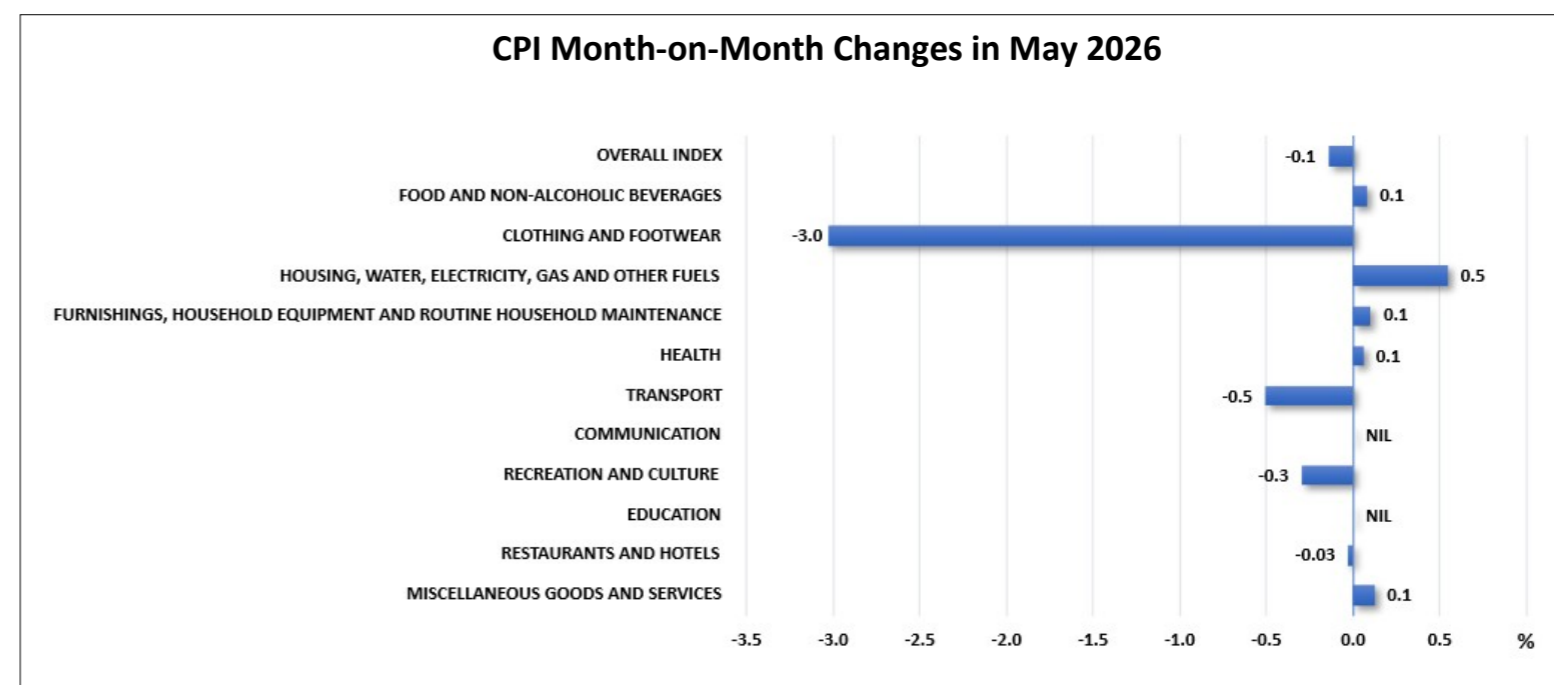

CONSUMER PRICE INDEX (CPI)

May 2026

CPI measures the changes in prices of a fixed basket of goods and services purchased by the majority of households in Brunei Darussalam

Note: " - " means nil