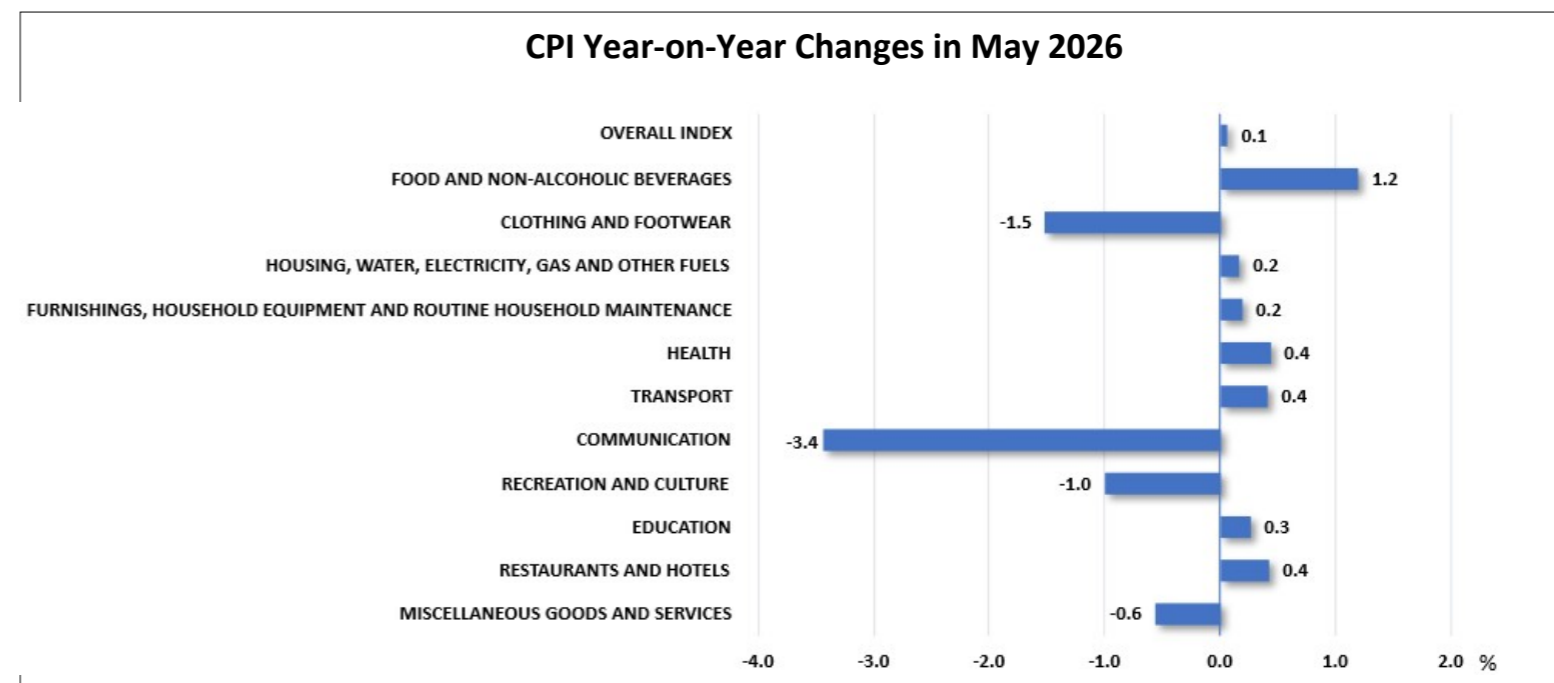

CONSUMER PRICE INDEX (CPI)

May 2026

CPI measures the changes in prices of a fixed basket of goods and services purchased by the majority of households in Brunei Darussalam

Note: " - " means nil