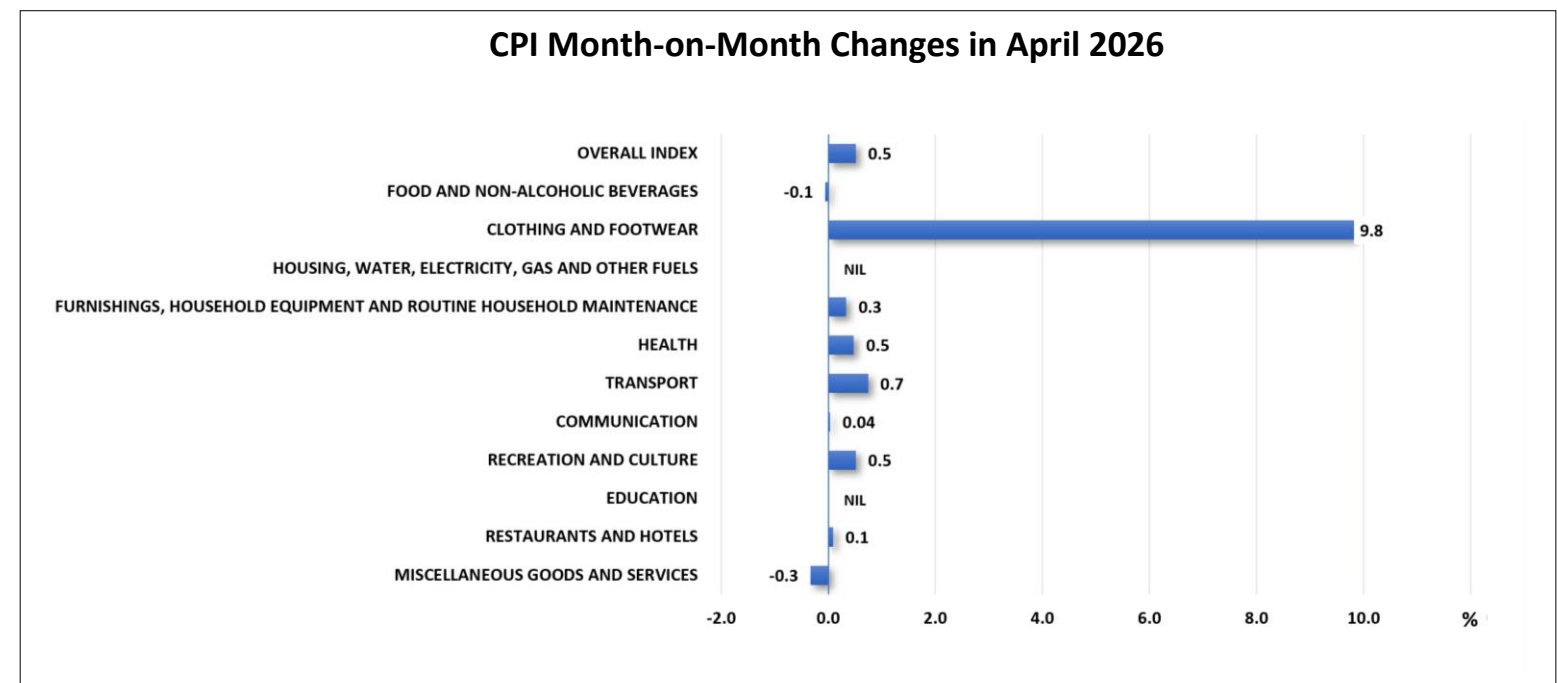

CONSUMER PRICE INDEX (CPI)

April 2026

CPI measures the changes in prices of a fixed basket of goods and services purchased by the majority of households in Brunei Darussalam

Note: " - " means nil