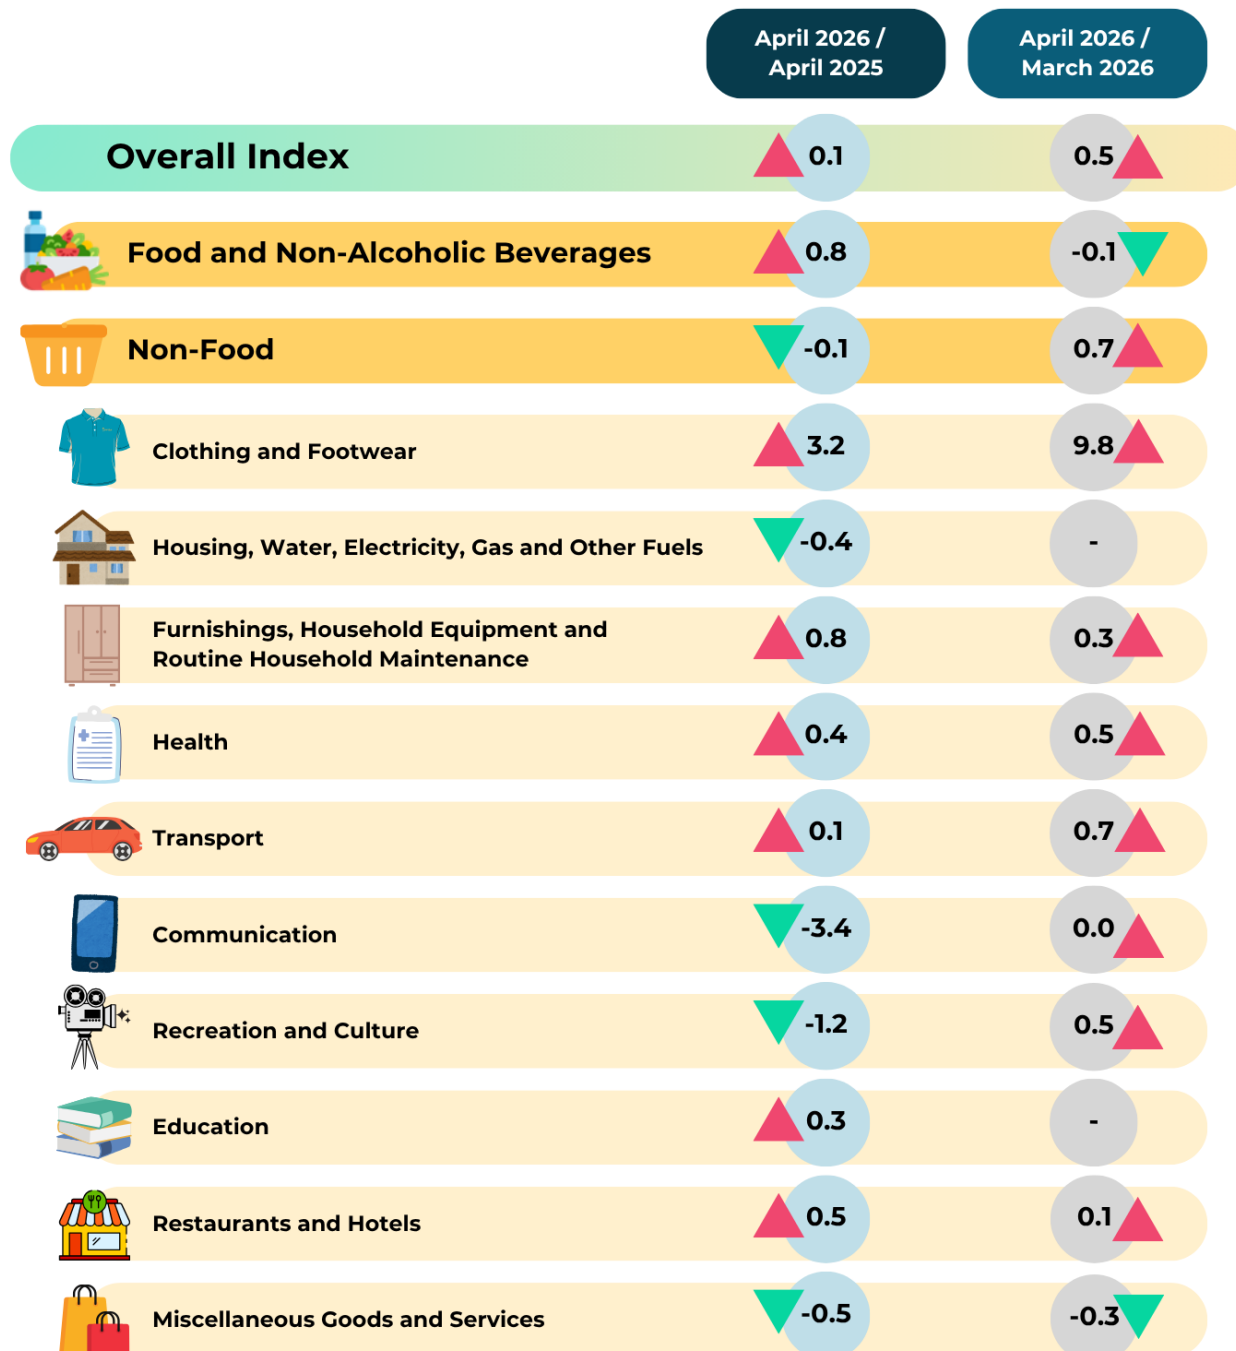

CONSUMER PRICE INDEX (CPI)

April 2026

CPI measures the changes in prices of a fixed basket of goods and services purchased by the majority of households in Brunei Darussalam

Note: " - " means nil