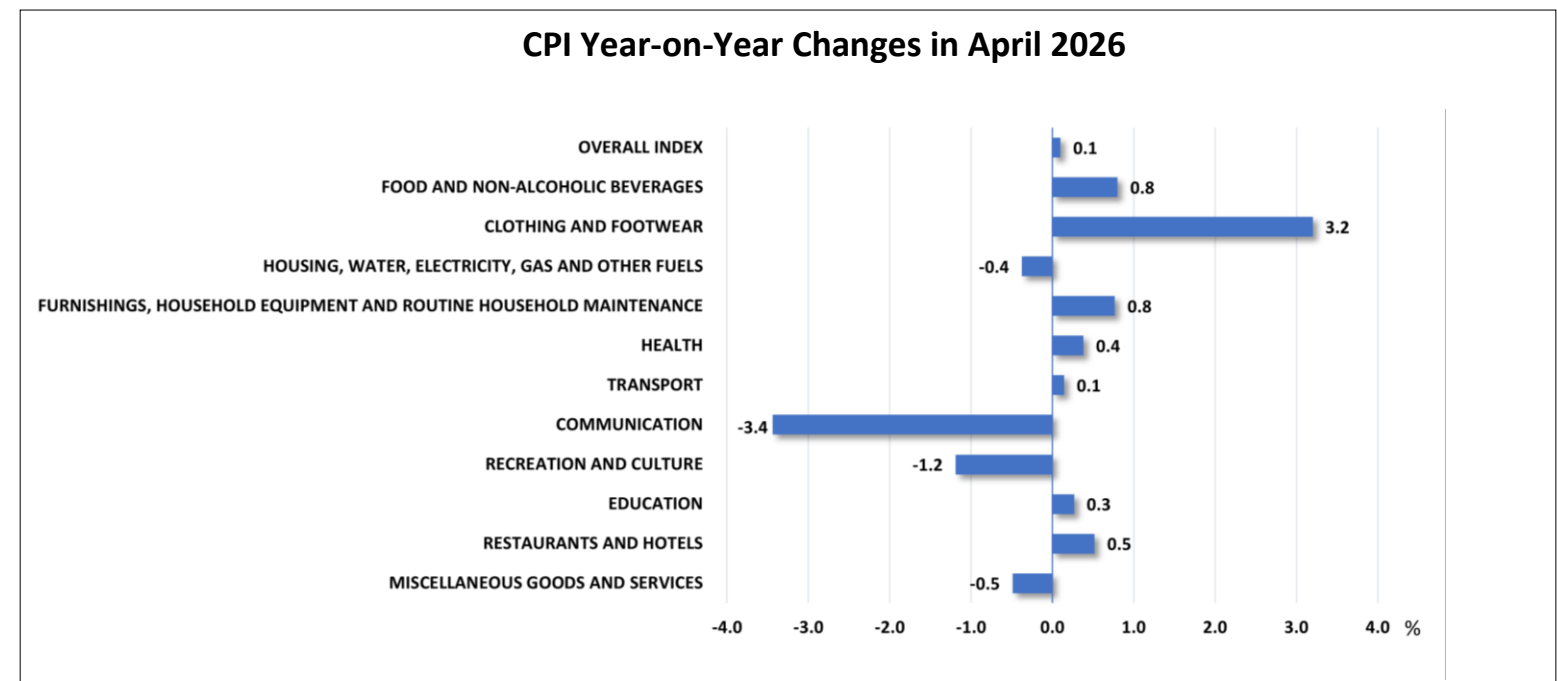

CONSUMER PRICE INDEX (CPI)

April 2026

CPI measures the changes in prices of a fixed basket of goods and services purchased by the majority of households in Brunei Darussalam

Note: " - " means nil