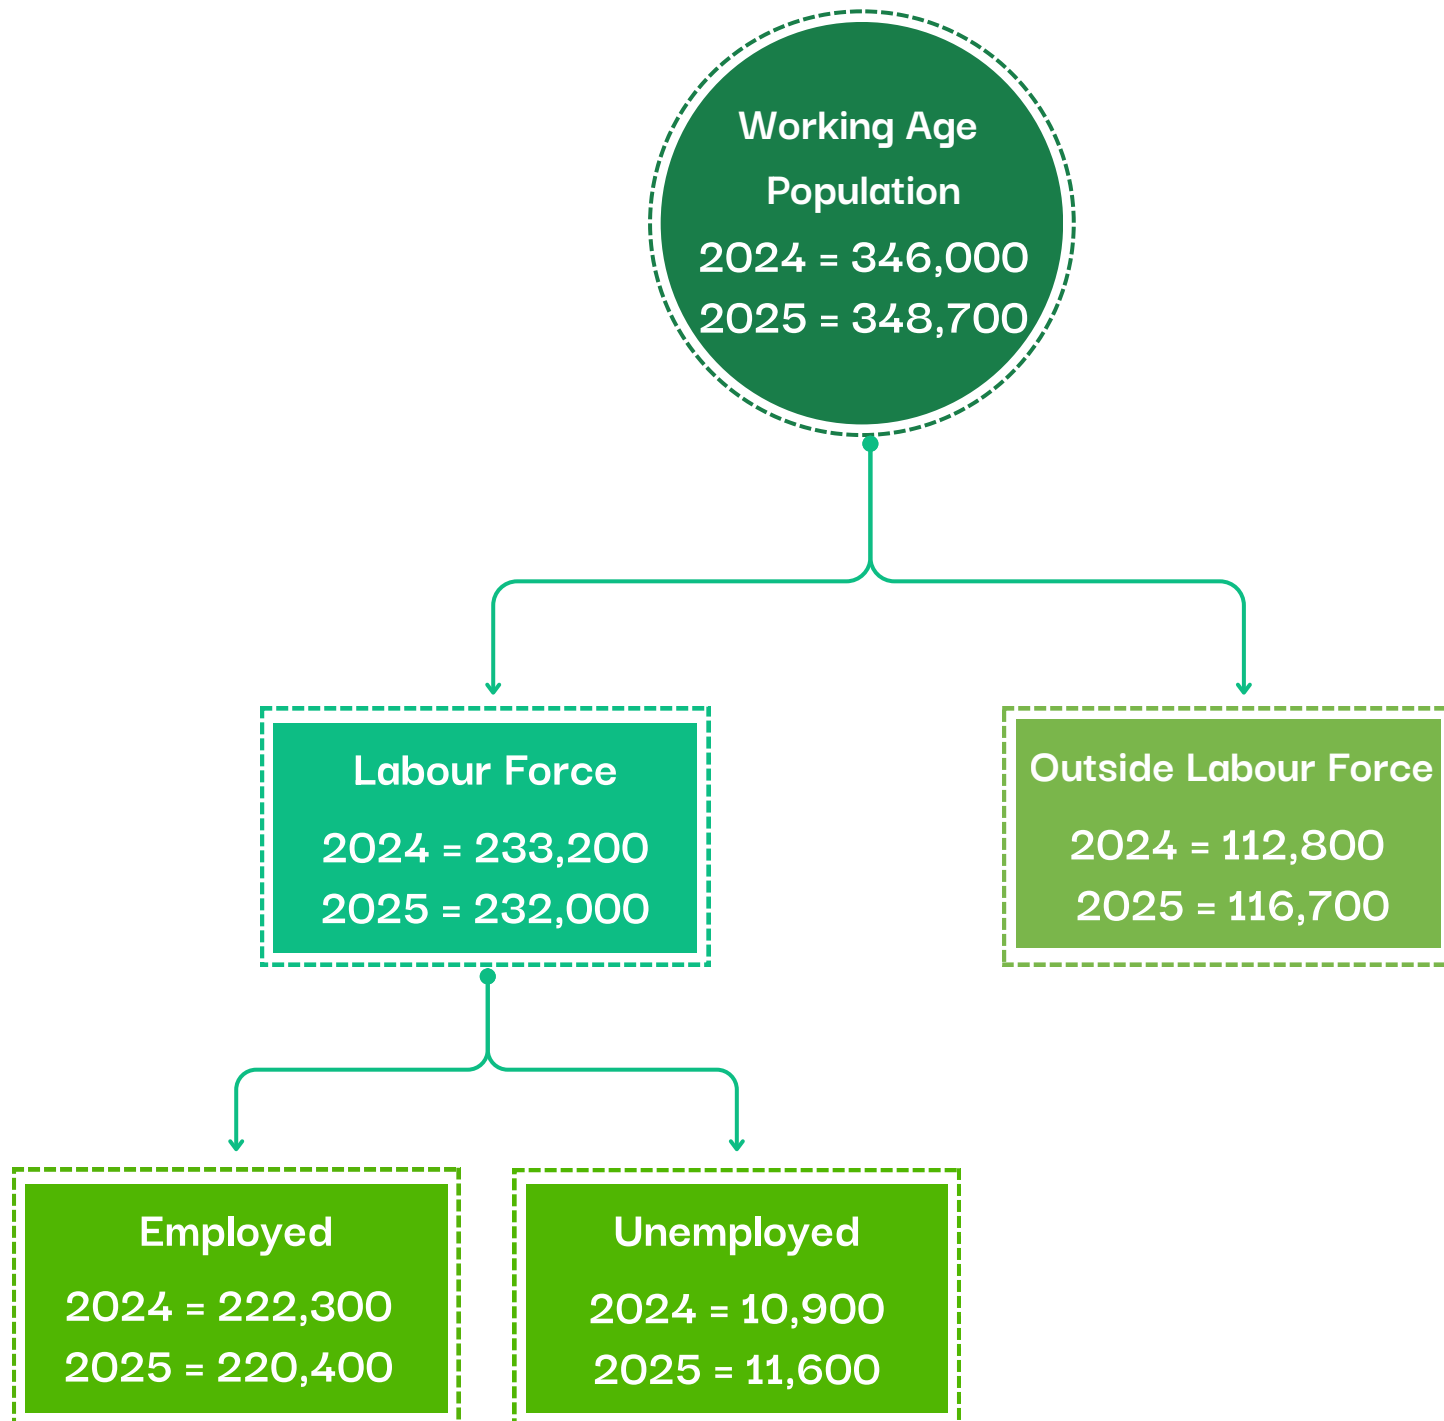

LABOUR FORCE SURVEY 2025

Labour Force Framework, Brunei Darussalam, 2025 Aged 18 years and over

Persons

 **Labour Force Participation Rate (LFPR)**
2024 = 67.4%
2025 = 66.5%

 **Employment to Population Ratio**
2024 = 64.2%
2025 = 63.2%

 **Unemployment Rate (UER)**
2024 = 4.7%
2025 = 5.0%