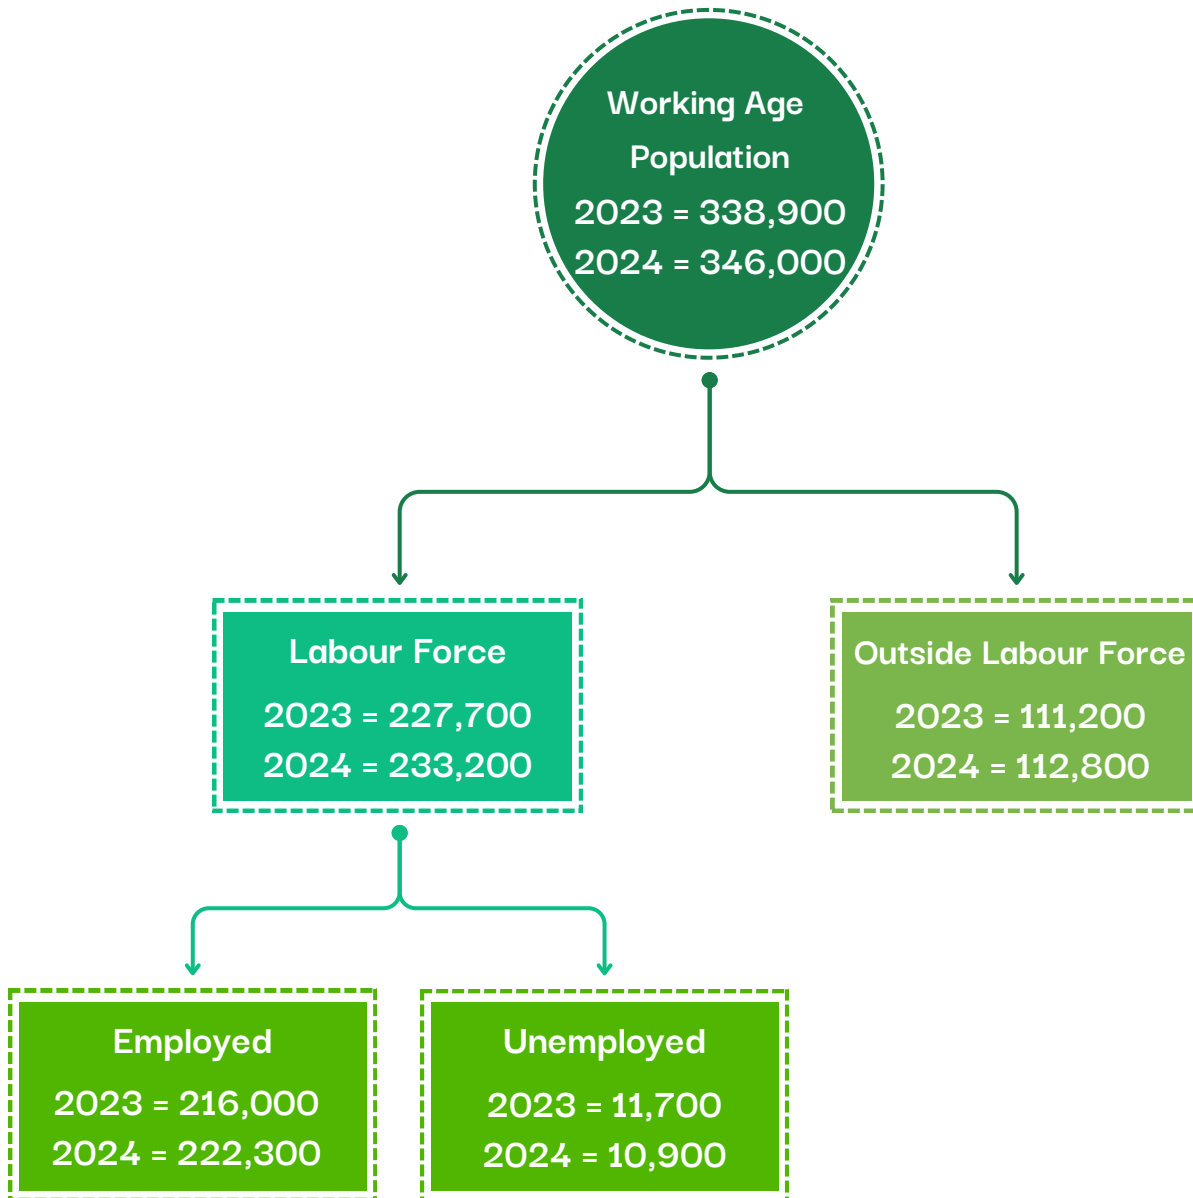

LABOUR FORCE SURVEY 2024

Labour Force Framework, Brunei Darussalam, 2024 Aged 18 years and over

Persons

Labour Force Participation Rate (LFPR)
2023 = 67.2%
2024 = 67.4%

Employment to Population Ratio
2023 = 63.7%
2024 = 64.2%

Unemployment Rate (UER)
2023 = 5.1%
2024 = 4.7%