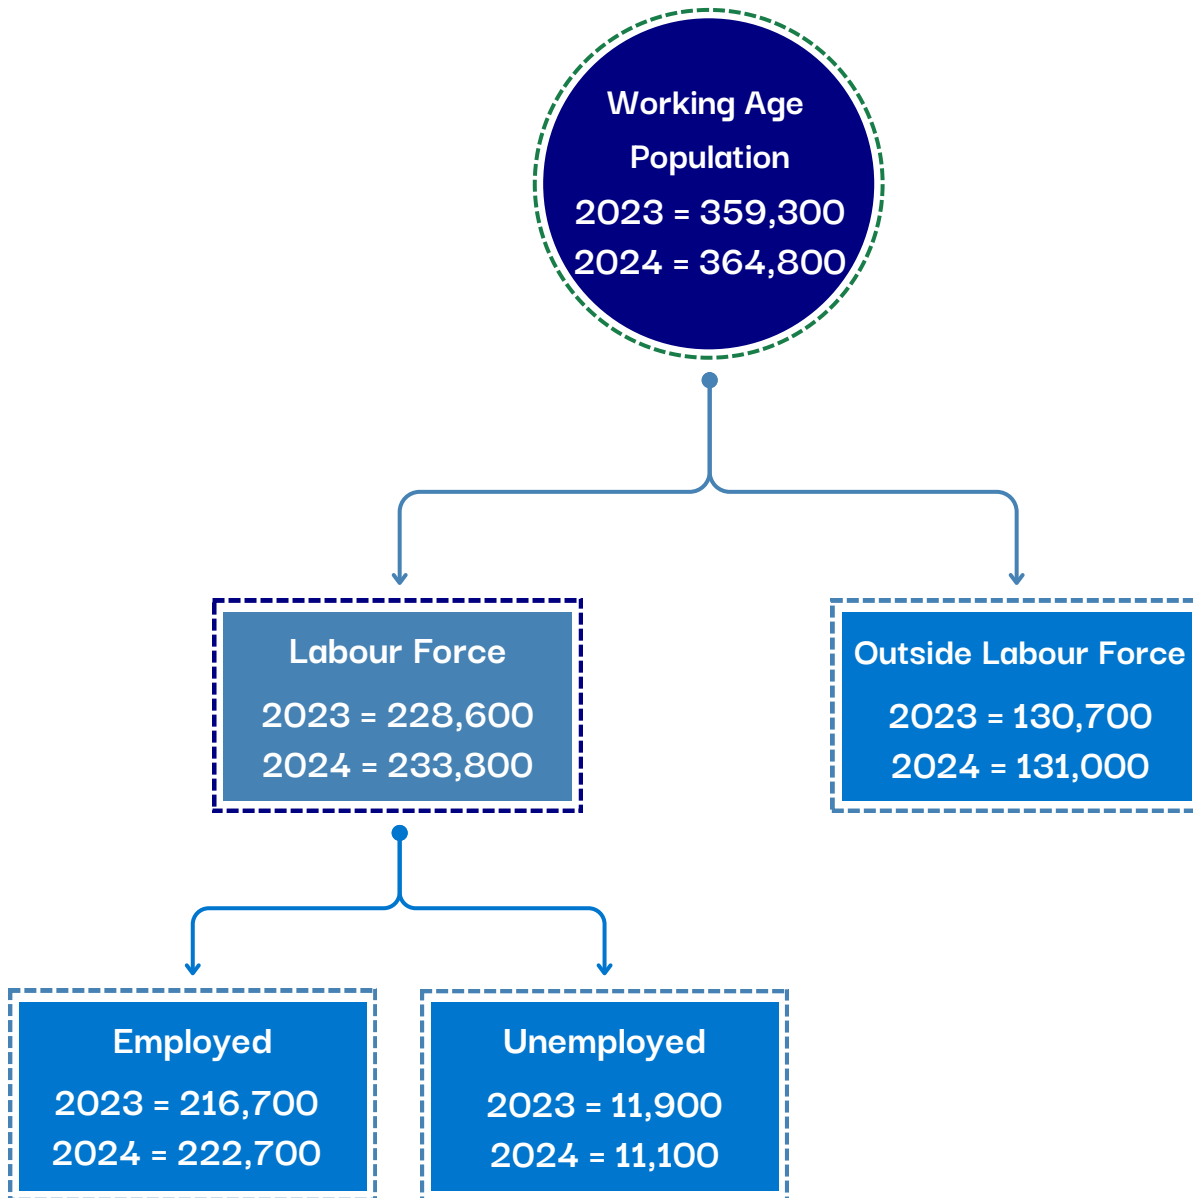

# LABOUR FORCE SURVEY 2024

## Labour Force Framework, Brunei Darussalam, 2024 Aged 15 years and over

Persons

 **Labour Force Participation Rate (LFPR)**  
2023 = 63.6%  
2024 = 64.1%

 **Employment to Population Ratio**  
2023 = 60.3%  
2024 = 61.0%

 **Unemployment Rate (UER)**  
2023 = 5.2%  
2024 = 4.8%

Notes: Data may not add up to the total due to the rounding.

Source: Department of Economic Planning and Statistics (DEPS)