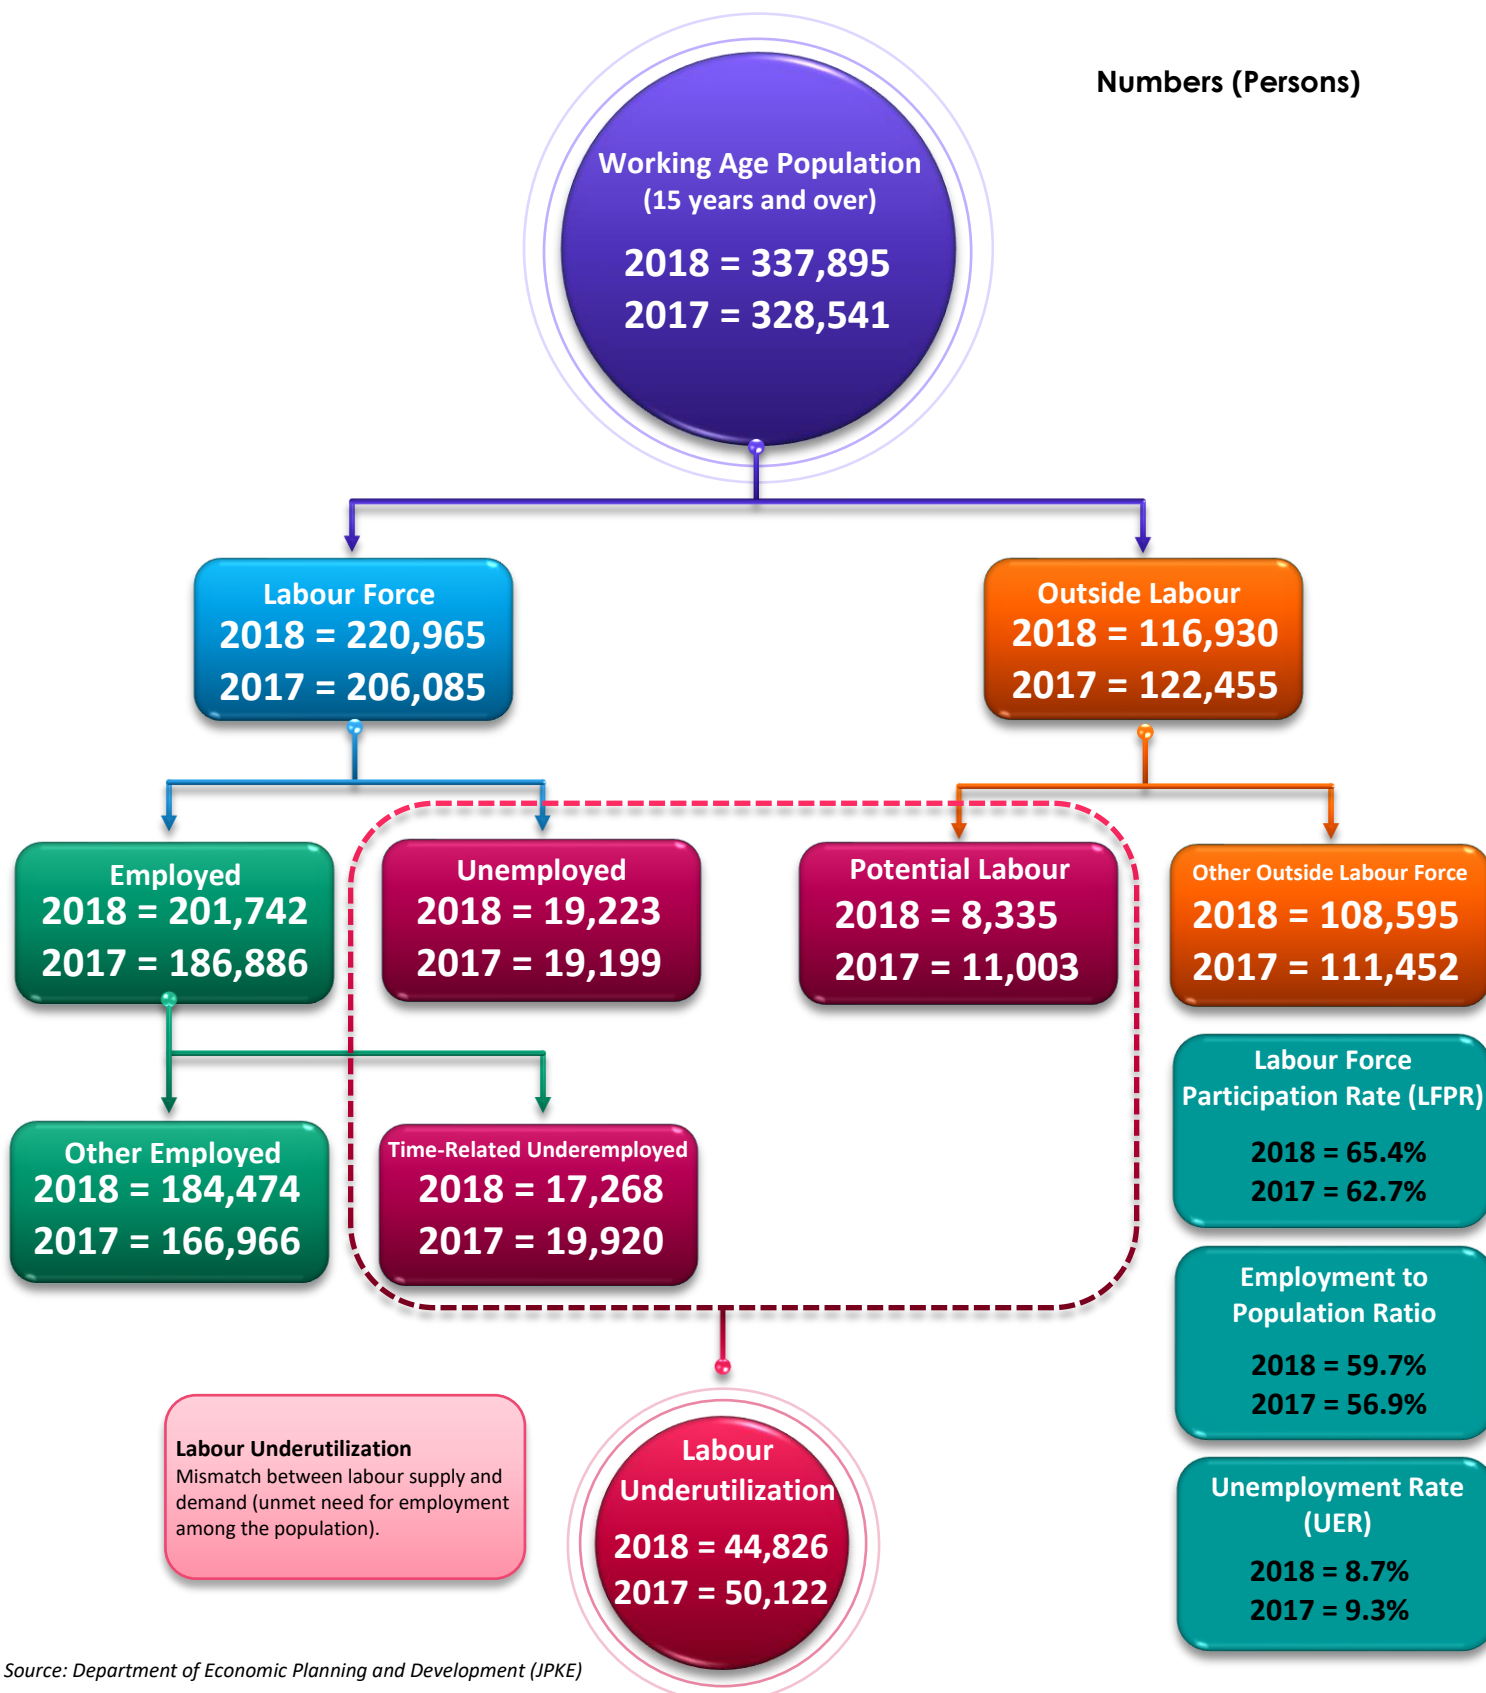

Labour Force Framework, Brunei Darussalam, 2017 & 2018

Source: Department of Economic Planning and Development (JPKE)