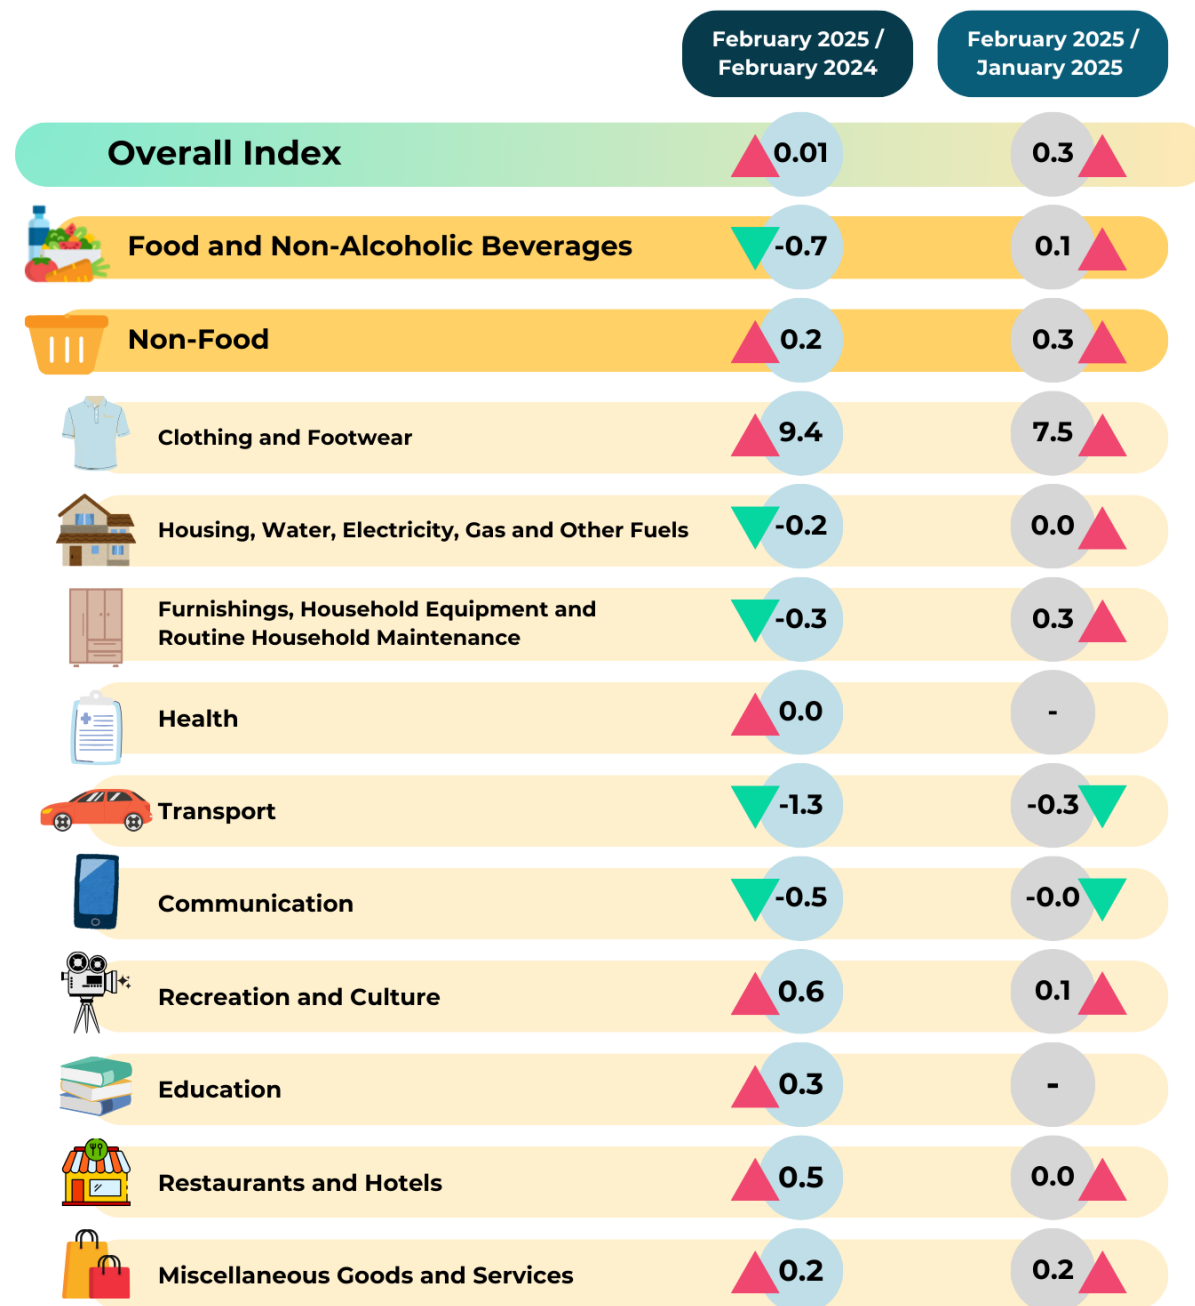

CONSUMER PRICE INDEX (CPI)

FEBRUARY 2025

CPI measures the changes in prices of a fixed basket of goods and services purchased by the majority of households in Brunei Darussalam

Note: " - " means nil

Source: Department of Economic Planning and Statistics,
Ministry of Finance and Economy