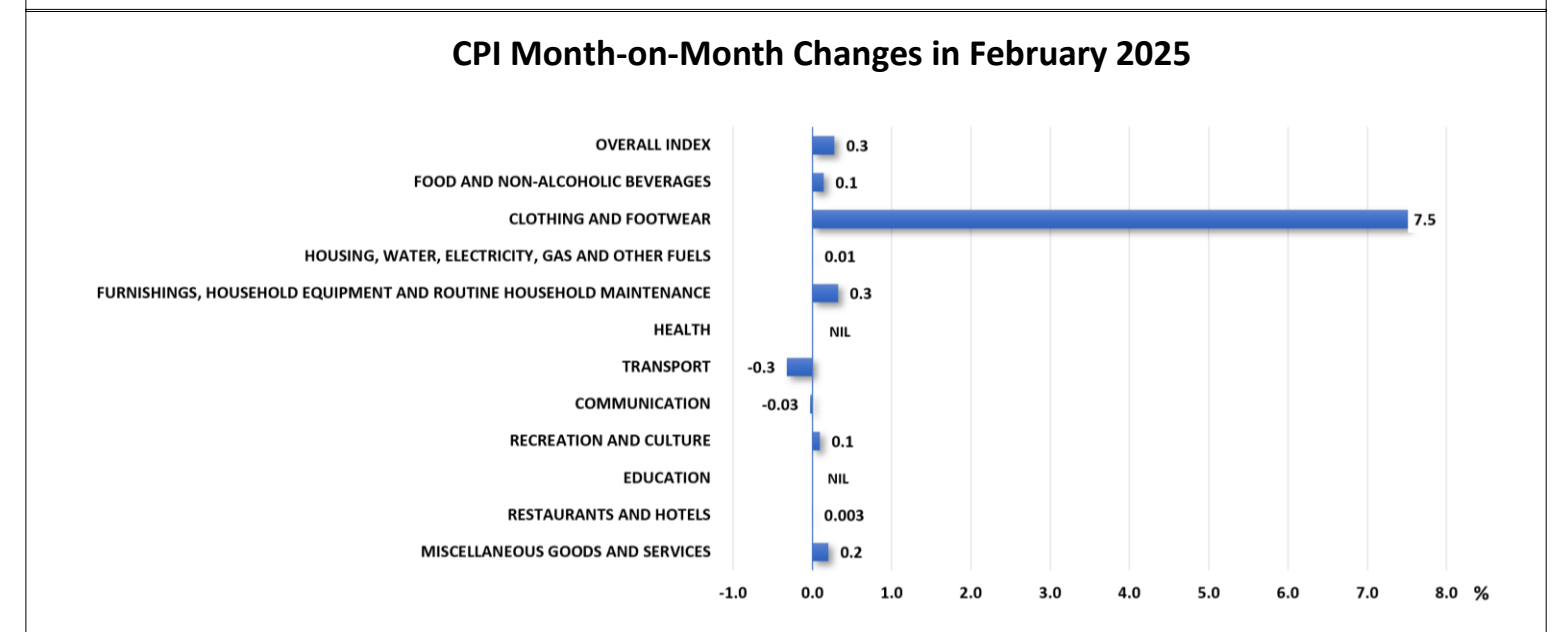

CONSUMER PRICE INDEX (CPI)

FEBRUARY 2025

CPI measures the changes in prices of a fixed basket of goods and services purchased by the majority of households in Brunei Darussalam

Note: " - " means nil

Source: Department of Economic Planning and Statistics,
Ministry of Finance and Economy