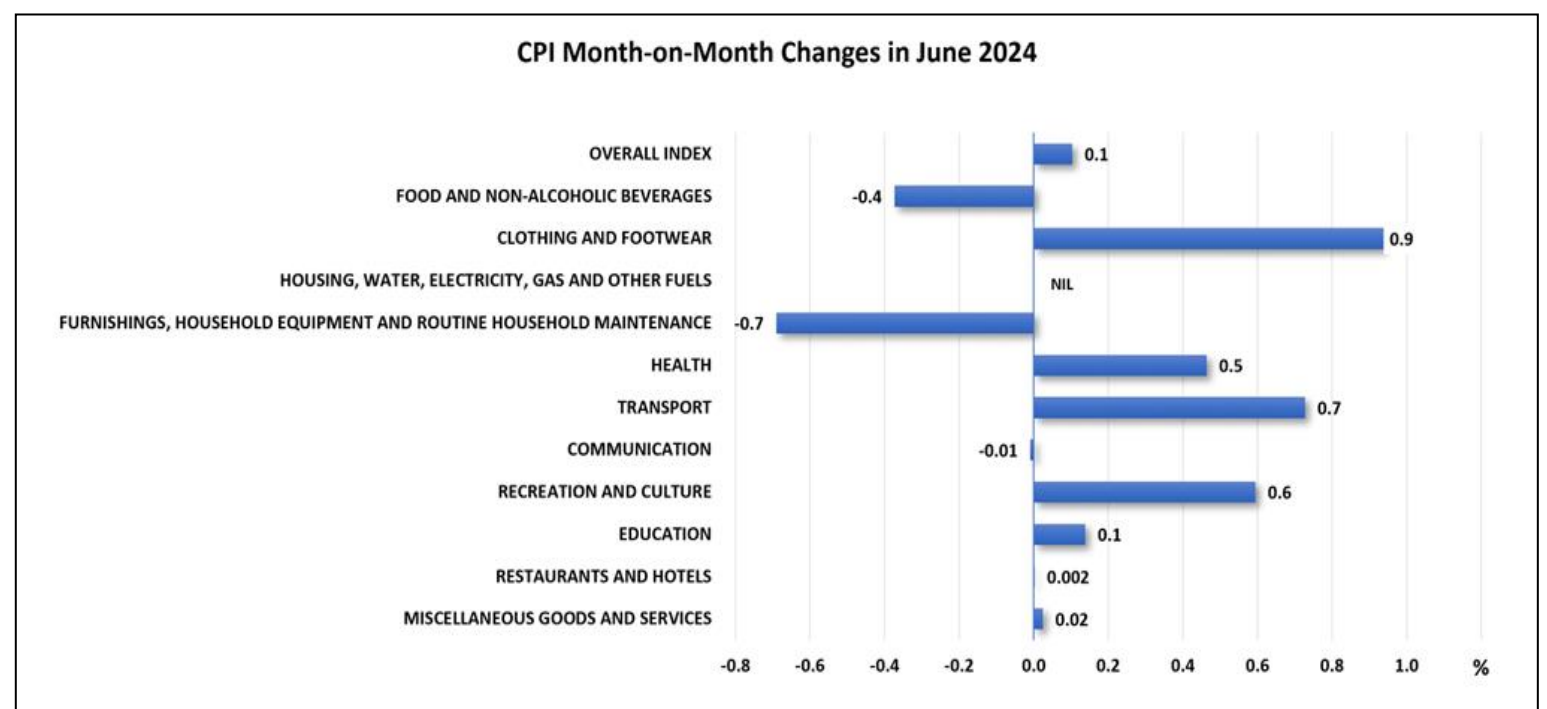

CONSUMER PRICE INDEX (CPI)

JUNE 2024

CPI measures the changes in prices of a fixed basket of goods and services purchased by the majority of household in Brunei Darussalam.

Note: “ - ” means nil

Source: Department of Economic Planning and Statistics, Ministry of Finance and Economy