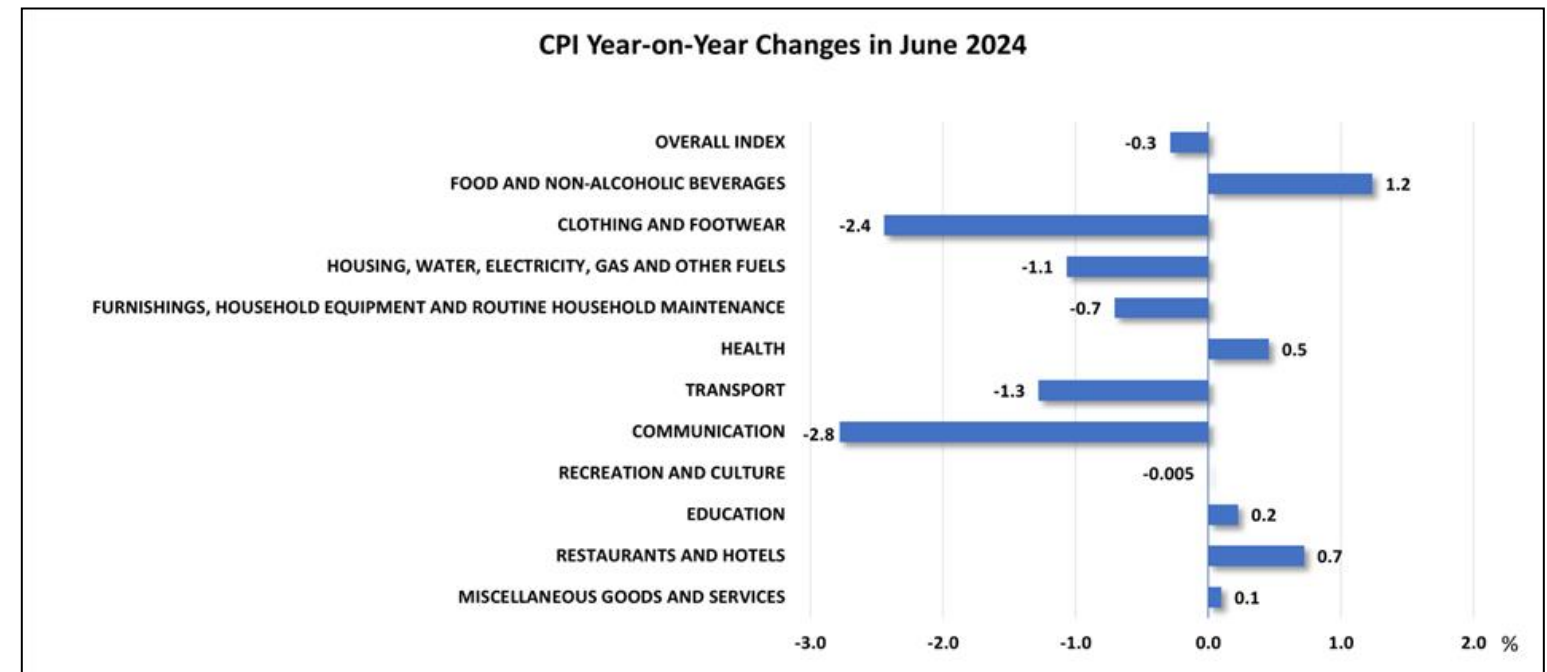

CONSUMER PRICE INDEX (CPI)

JUNE 2024

CPI measures the changes in prices of a fixed basket of goods and services purchased by the majority of household in Brunei Darussalam.

Note: “ - ” means nil

Source: Department of Economic Planning and Statistics, Ministry of Finance and Economy