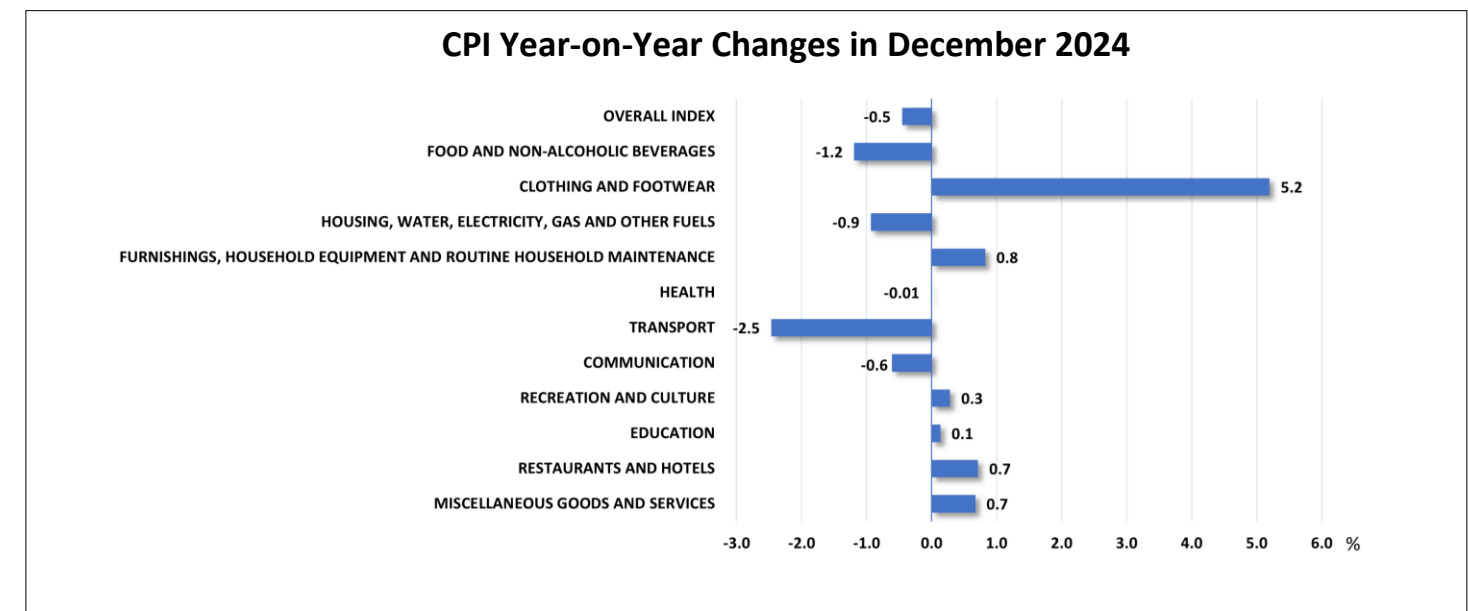

CONSUMER PRICE INDEX (CPI)

DECEMBER 2024

CPI measures the changes in prices of a fixed basket of goods and services purchased by the majority of households in Brunei Darussalam

Note: “ - “ means nil