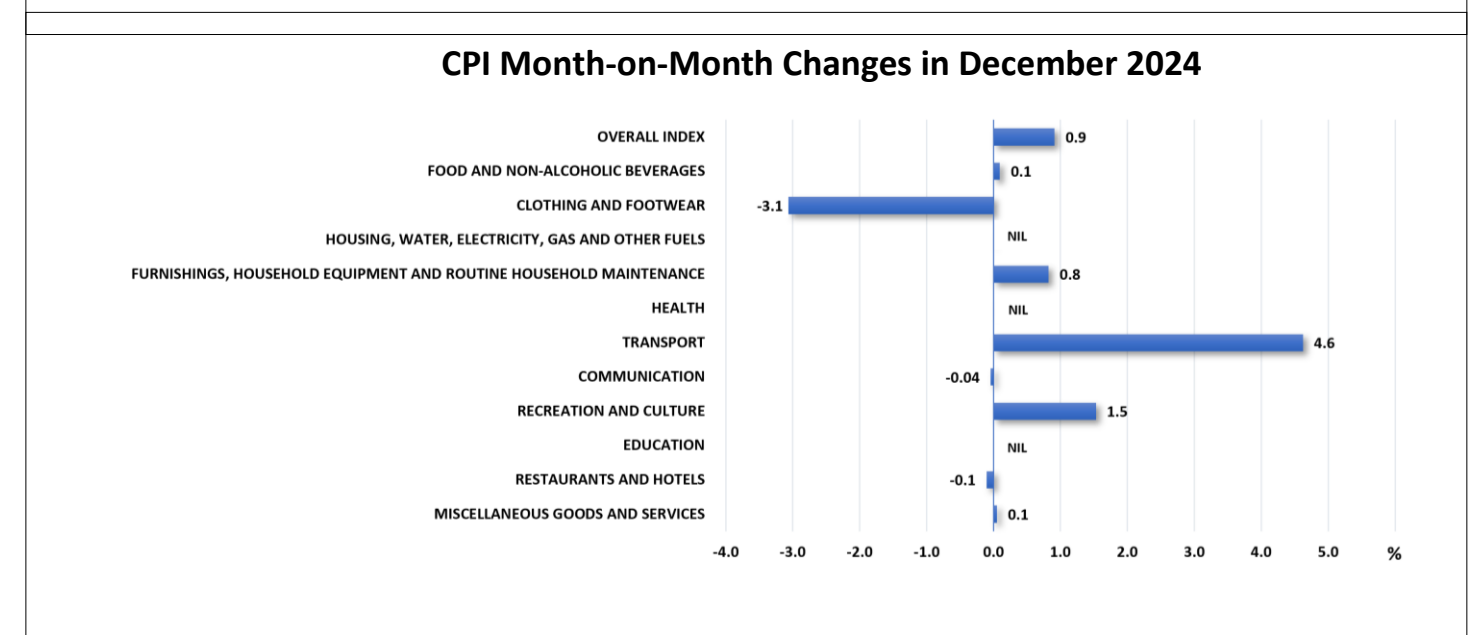

CONSUMER PRICE INDEX (CPI)

DECEMBER 2024

CPI measures the changes in prices of a fixed basket of goods and services purchased by the majority of households in Brunei Darussalam

Note: “ - “ means nil