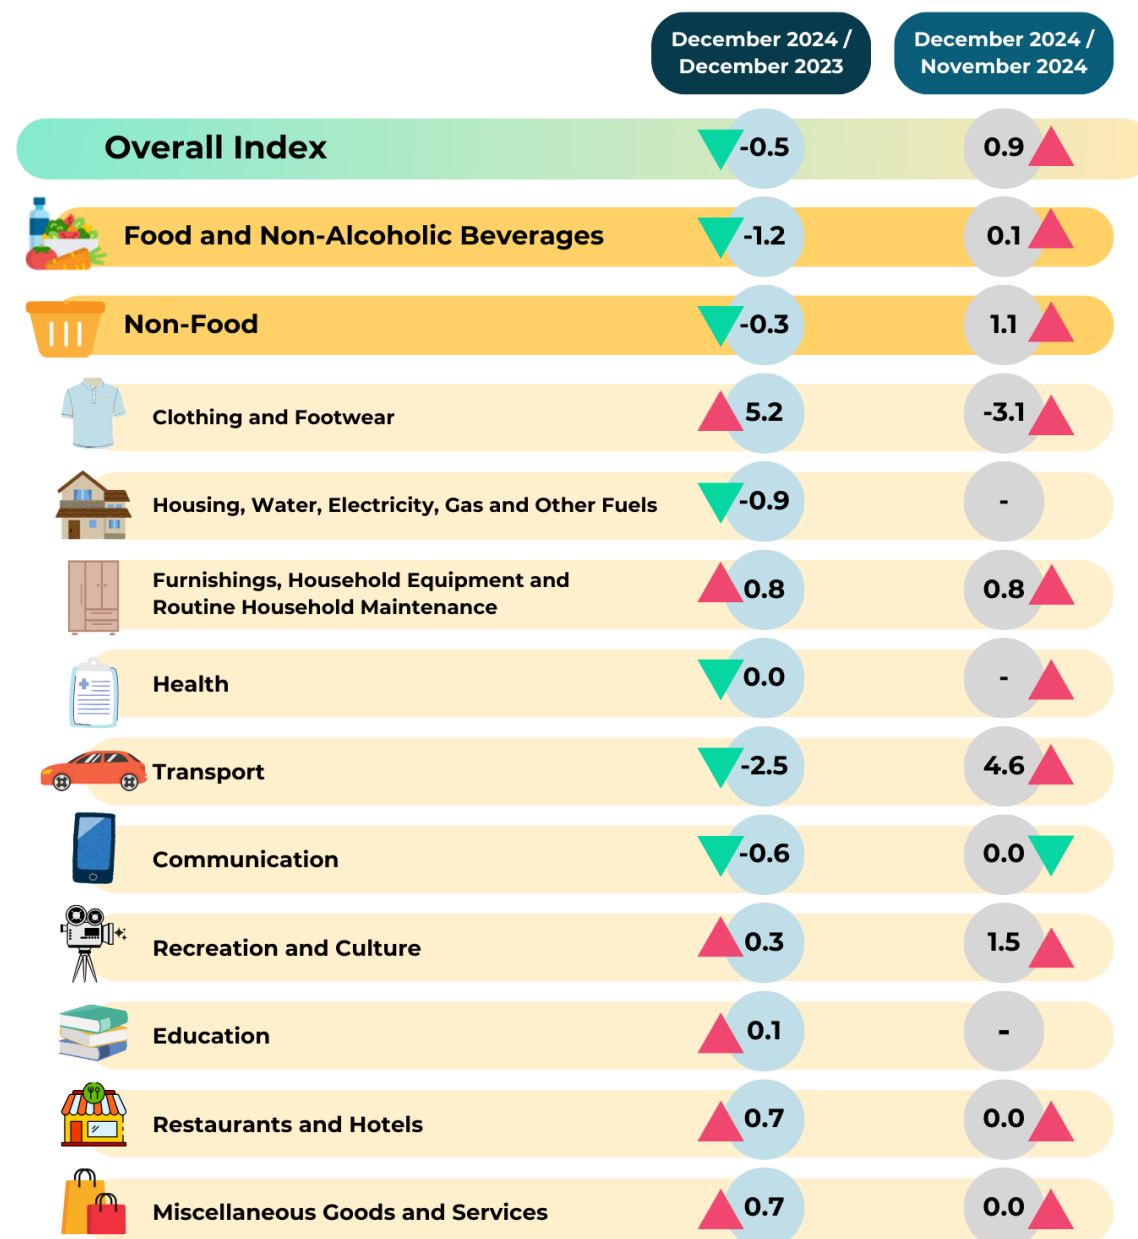

CONSUMER PRICE INDEX (CPI)

DECEMBER 2024

CPI measures the changes in prices of a fixed basket of goods and services purchased by the majority of households in Brunei Darussalam

Note: “ - “ means nil