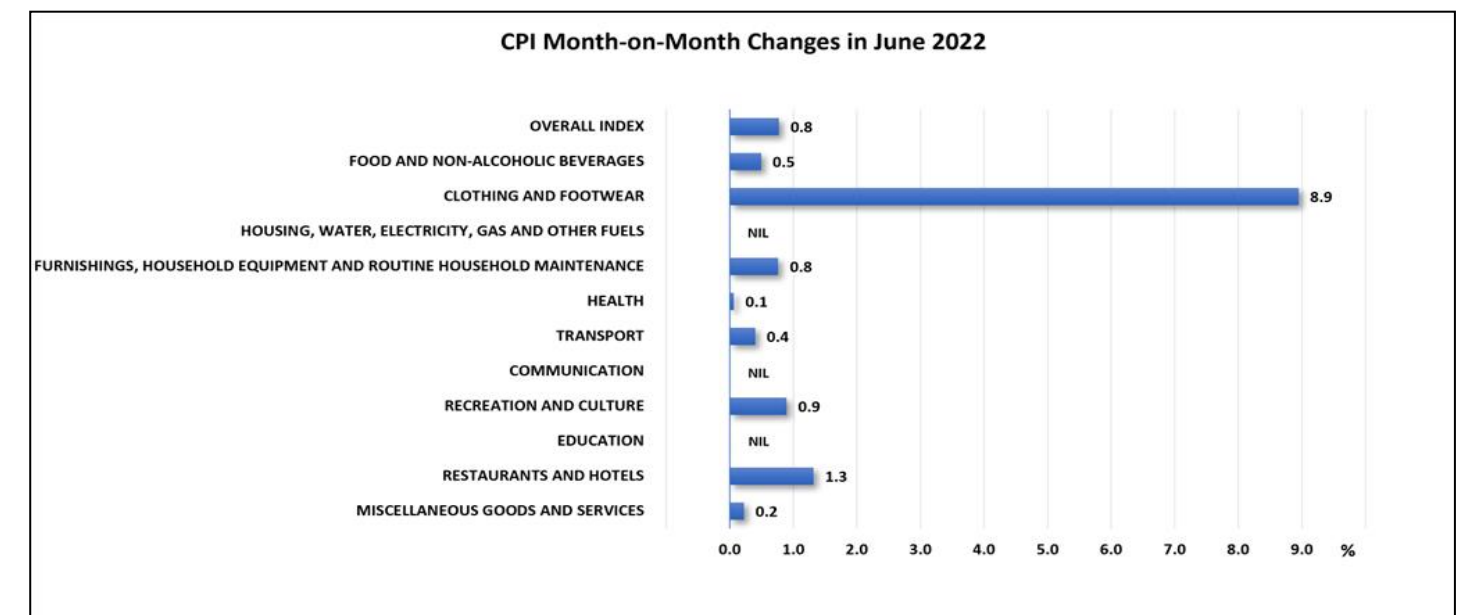

CONSUMER PRICE INDEX (CPI)

JUNE 2022

CPI measures the changes in prices of a fixed basket of goods and services purchased by the majority of household in Brunei Darussalam.

Note: " - " means nil