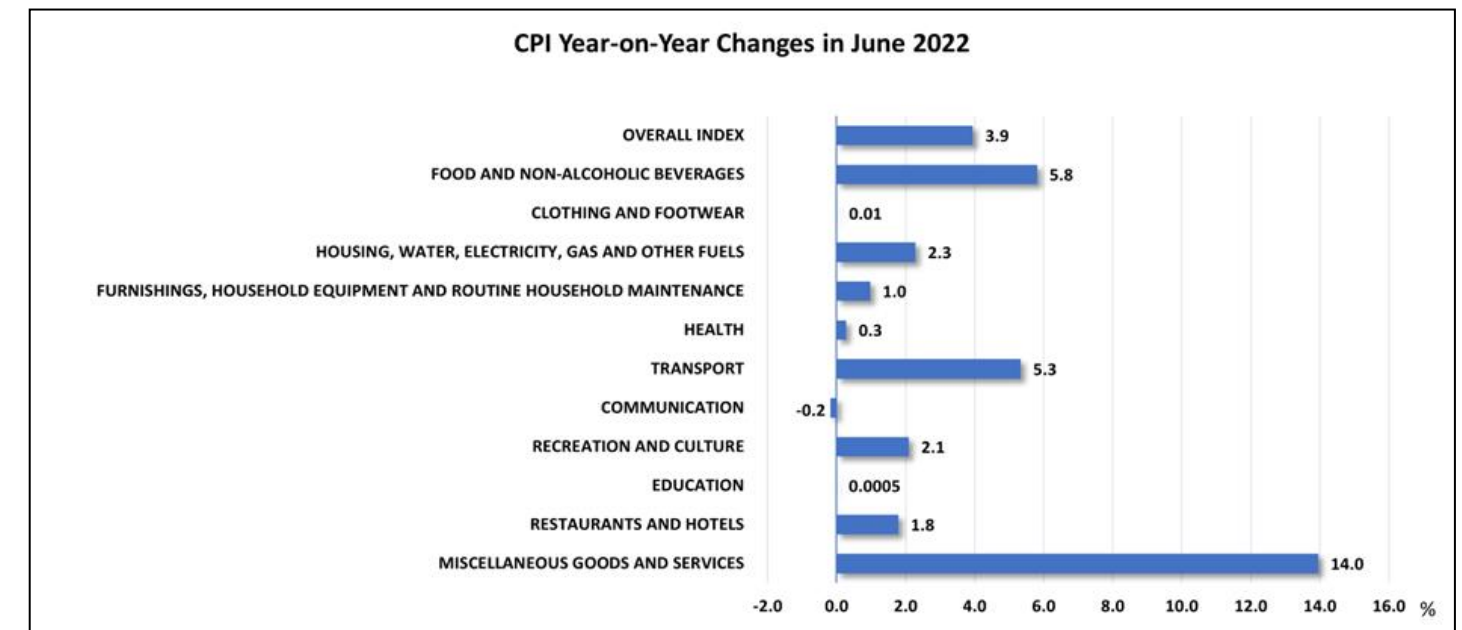

CONSUMER PRICE INDEX (CPI)

JUNE 2022

CPI measures the changes in prices of a fixed basket of goods and services purchased by the majority of household in Brunei Darussalam.

Note: " - " means nil